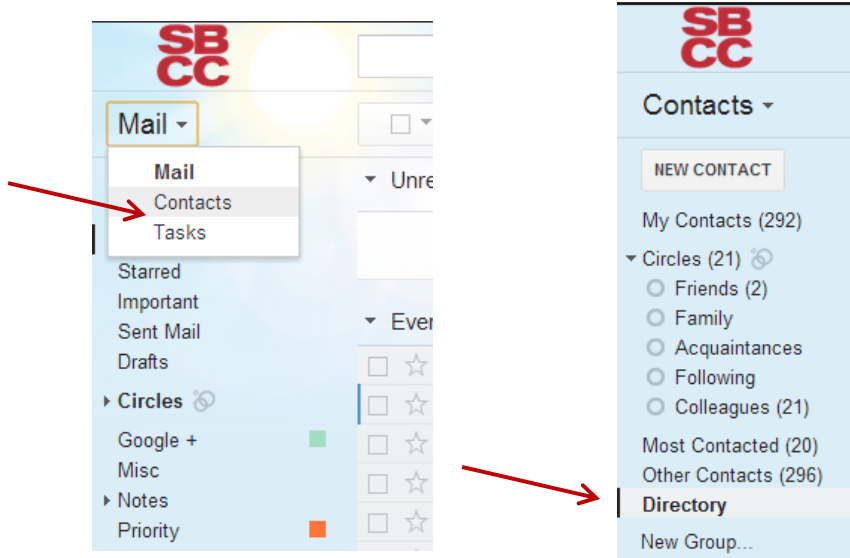

How to look up Username via Gmail Contacts?

NOTE: The SBCC Banner naming convention is:

First Name, Middle Initial (if exist),Last Name + numeric tie-breaker (if needed)

1. **Open SBCC Gmail**
2. **Use 'Contacts' link to SBCC Email Directory**
3. **Click 'Directory' link on middle/left part of page**